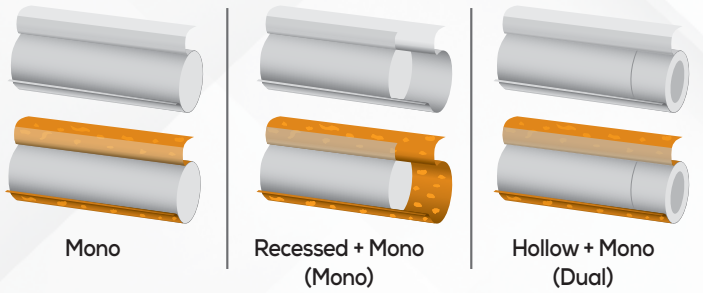

Filter Types